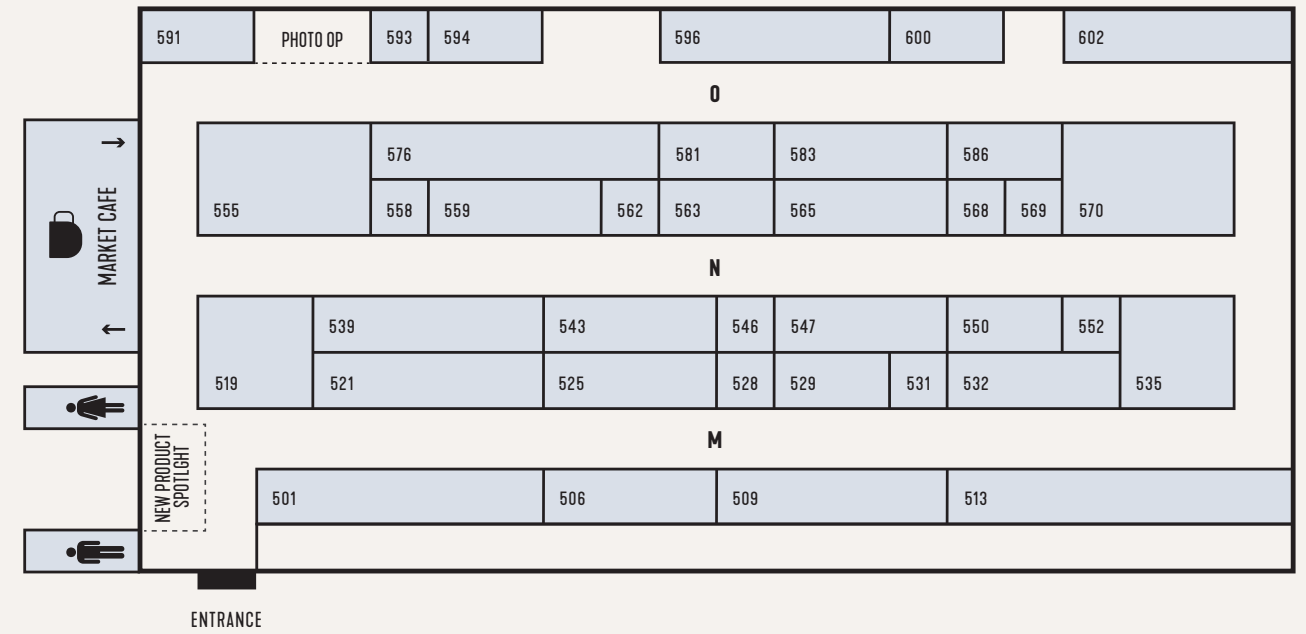

Event Center Map

- @JF Hardwood Designs.....D204
- 501 Transport.....I363
- A&L Furniture.....A101**
- Amco Outdoor Lawn Furniture..... K449
- Amish Country PolyM529
- Amish Designs Furniture O581
- Andal Woodworking.....O583
- Artistic Poly.....C185
- Ashery Oak.....N555
- Ashery Woodworking I376
- Backyard DesignsJ397**
- Backyard Expressions..... I357
- Baltic Trucking.....C166
- Barkman FurnitureE236, E251
- Berlin Woodworking.....M519
- Black Horse FurnitureJ386
- BLU FurnitureL484
- Brookside Wood Products.....C189
- Buckeye FurnitureK451
- Buckeye Rockers.....N547, N565
- Buss WoodcraftE232
- Byler's Rustic Furniture..... B147
- Canal DoverA120**
- Carol's Inspirations.....B146
- Cornerstone CreationsJ404
- Country Bedding.....G309
- Country Comfort Woodworking F271
- Country Corner Woodworking O591
- Country Hill Rocker Shop..... K454

- Country Value Woodworks.....G307
- Country View Furniture.....G289
- Country WoodcraftK452
- Countryside HaulingA113
- Countryside Tables.....N543
- Crafters Edge.....E253
- Criswell FurnitureB160
- D&N Wood DesignL477**
- Deer Valley Woodworking..... M509
- Dutch Creek DesignM506, M525
- Dutch Homestead.....J396
- Ebony Woodworking.....A114**
- Elite FinishingF258
- Elite Woodworking.....N559
- Emerson Woodcraft.....C169
- Expressions in Woodcraft.....J383
- Farmside Furniture.....O586**
- Farmside Wood.....M501
- Farmstead Acres Wood.....E247
- Fighting Creek Furniture.....M513
- Finish WorksH319
- Fisher's FurnitureK446
- Five Star Tables.....B157
- Flat Ridge FurnitureI362
- Frog Pond Furniture.....F279
- Furniture Transportation Limited K445
- Gable Valley Wrought Iron.....L491**
- Genuine Oak Designs..... D201, D216

Dean Beachy Arena Map

With the attendance of 166 exhibitors, we again have a record number.
And they are all now conveniently located at one location in two buildings.