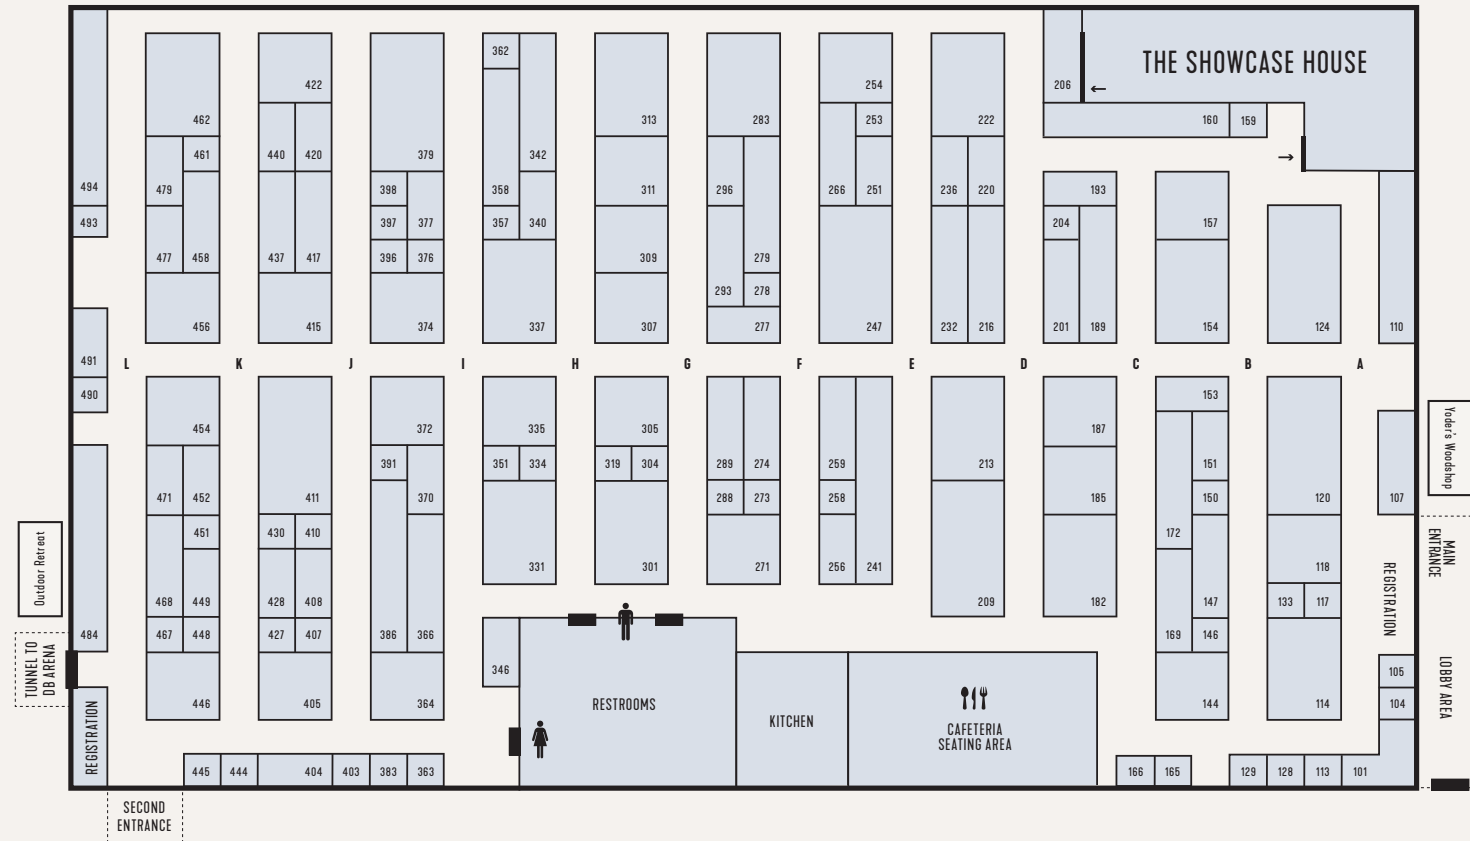

Event Center Map

- @JF Hardwood Designs.....D204
- 501 Transport.....I363
- A&L Furniture.....A101**
- Amco Outdoor Lawn Furniture..... K449
- Amish Country PolyM529
- Amish Designs Furniture O581
- Andal Woodworking.....O583
- Artistic Poly.....C185
- Ashery Oak.....N555
- Ashery Woodworking I376
- Backyard DesignsJ397**
- Backyard Expressions..... I357
- Baltic Trucking.....C166
- Barkman FurnitureE236, E251
- Berlin Woodworking.....M519
- Black Horse FurnitureJ386
- BLU FurnitureL484
- Brookside Wood Products.....C189
- Buckeye FurnitureK451
- Buckeye Rockers.....N547, N565
- Buss WoodcraftE232
- Byler's Rustic Furniture..... B147
- Canal DoverA120**
- Carol's Inspirations.....B146
- Cornerstone CreationsJ404
- Country Bedding.....G309
- Country Comfort Woodworking F271
- Country Corner Woodworking O591
- Country Hill Rocker Shop..... K454

Dean Beachy Arena Map

With the attendance of 166 exhibitors, we again have a record number.
And they are all now conveniently located at one location in two buildings.